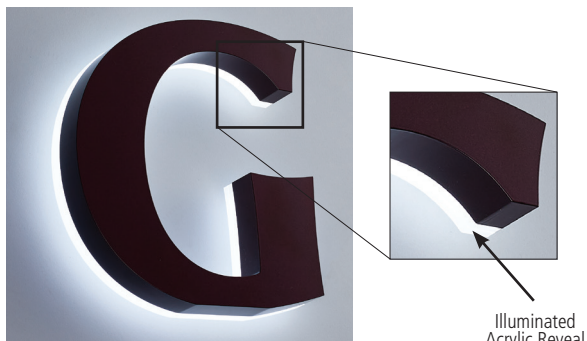

# Mountings

Plain

Flush Stud

Stud

Double Face Tape

Halo Illumination

Trimless Acrylic L-900

Halo Illumination