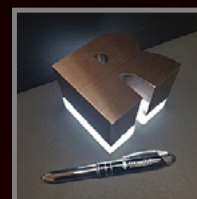

Cast

Gemlite 2.0

▼ Specialty

Looking for something to stand out? Ask us about these specialty product options.

Faux Neon

Chrome

Metal Laminate Face

Profiles

Mini Fabricated Lit

Push Thru

Our Products

▼ Fabricated

Combine the premium look of our fabricated metal products with the sophisticated visibility of diffused halo, face or return illumination.

- Stainless in brushed, polished, titanium and painted finishes
- Aluminum in painted, brushed and anodized finishes
- Up to 6" Depth
- Sizes from 2.5" high up to 100" +